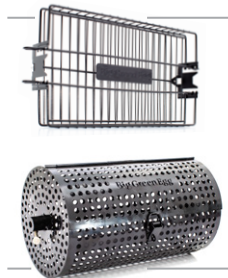

# Rotisserie Kit

Convert your Big Green Egg into a wood-fired rotisserie! This complete rotisserie kit features a powerful, yet quiet 120V motor that will consistently and evenly turn food over the flame and a coated steel ring attachment that seals the EGG for optimal heat and flavor retention. The kit comes with the traditional rotisserie spit, but also works seamlessly with flat or tumbler style rotisserie baskets.

Optional flat and tumbler baskets coming soon!

Item Code: 127457

Item Code: 127440