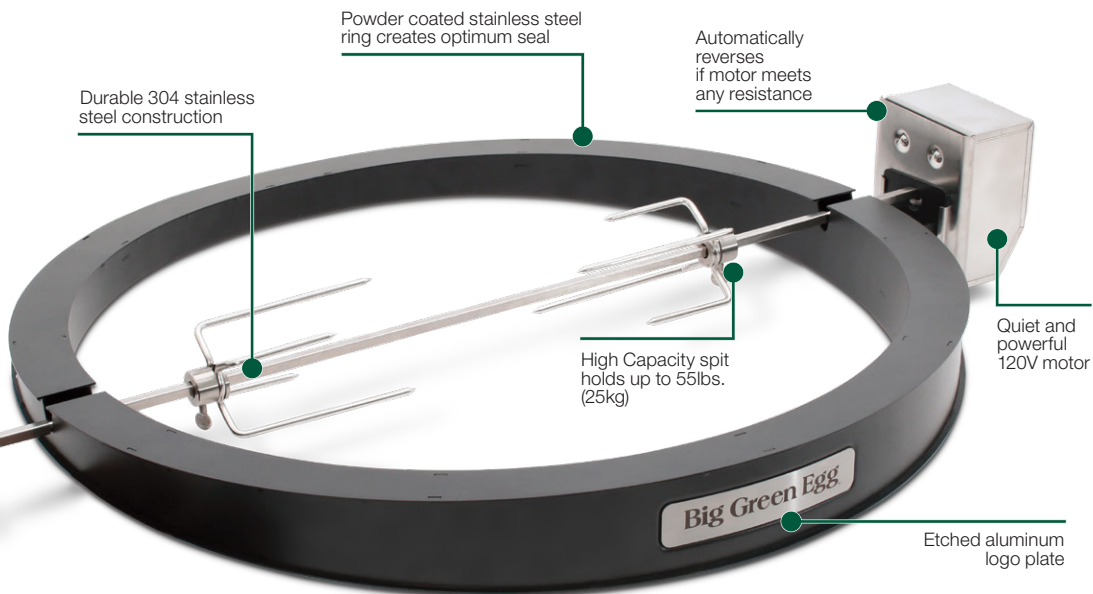

# Rotisserie Kit

Convert your Big Green Egg into a wood-fired rotisserie! This complete rotisserie kit features a powerful, yet quiet 120V motor that will consistently and evenly turn food over the flame and a coated steel ring attachment that seals the EGG for optimal heat and flavor retention. The kit comes with the traditional rotisserie spit, but also works seamlessly with flat or tumbler style rotisserie baskets.

Optional flat and tumbler baskets coming soon!

Item Code: 127457

Item Code: 127440